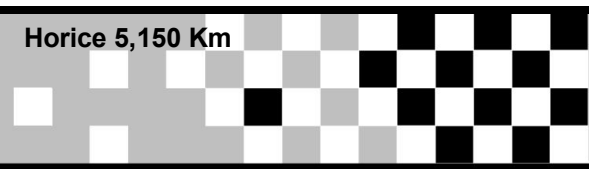

HORICE 300ZGH-FIM EOE+MMCR ACR210/402

4-MMČR - SUPERTWIN

Horice 5,150 Km

1.+2. QP

Pos	StNo	Driver	NAT	FMN	Make	Best	Diff	Cl.	1Q Best	2Q Best	In
1	22	MARKALOUS Jan	CZ	ACCR	Kawasaki 650 ER-6	2:30.168		SUPERTW	2:32.152	2:30.168	2.Kve
2	96	MRÁZ Ondřej	CZ	ACCR	Kawasaki 650 ER-6	2:30.785	0.617	SUPERTW	2:34.663	2:30.785	2.Kve
3	1	SLOBODA Miroslav	SVK	SMF	Suzuki SV 650	2:31.835	1.667	SUPERTW	2:33.893	2:31.835	2.Kve
4	31	VERVOESEN Dieter	B	FMB	Kawasaki 650 ER-6	2:33.738	3.570	SUPERTW		2:33.738	2.Kve
5	4	NEHASIL Jan	CZ	ACCR	Kawasaki 650 ER-6	2:34.043	3.875	SUPERTW	2:34.808	2:34.043	2.Kve
6	11	CHOVANEK Daniel	SVK	SMF	Kawasaki 650 ER-6	2:34.145	3.977	SUPERTW	2:39.703	2:34.145	2.Kve
7	40	HOLZ Stefan	D	DMSB	Suzuki SV 650	2:34.440	4.272	SUPERTW	2:34.720	2:34.440	2.Kve
8	53	BOURGEAIS Wayne	F	FFM	Kawasaki 650 ER-6	2:34.567	4.399	SUPERTW	2:39.631	2:34.567	2.Kve
9	20	ONDRUSZ Matouš	CZ	ACCR	Kawasaki 650 ER-6	2:34.949	4.781	SUPERTW	2:41.135	2:34.949	2.Kve
10	79	KUŽELA David	CZ	ACCR	Kawasaki 650 ER-6	2:35.592	5.424	SUPERTW	2:42.003	2:35.592	2.Kve
11	78	KLUSÁČEK Josef	CZ	ACCR	Kawasaki 650 ER-6	2:35.865	5.697	SUPERTW	2:40.399	2:35.865	2.Kve
12	91	HANOUSEK Vojta	CZ	ACCR	Kawasaki 650 ER-6	2:36.594	6.426	SUPERTW	2:39.420	2:36.594	2.Kve
13	5	BYSTRĚČAN Michal	CZ	ACCR	Suzuki SV 650 S	2:37.085	6.917	SUPERTW	2:37.379	2:37.085	2.Kve
14	63	WALTER Lukáš	CZ	ACCR	Kawasaki 650 ER-6	2:37.111	6.943	SUPERTW	2:37.884	2:37.111	2.Kve
15	54	BULVAS Ondřej	CZ	ACCR	Kawasaki 650 ER-6	2:38.899	8.731	SUPERTW	2:40.103	2:38.899	2.Kve
16	27	VETTER Rico	D	DMSB	Suzuki SV 650	2:41.658	11.490	SUPERTW	2:44.469	2:41.658	2.Kve
17	41	CARLIER Christophe	B	FMB	Suzuki SV 650	2:41.734	11.566	SUPERTW	2:41.734	2:43.156	1.Kve
18	29	SVOLINSKÝ Tomáš	CZ	ACCR	Suzuki SV 650	2:43.606	13.438	SUPERTW	2:43.815	2:43.606	2.Kve
19	24	KOČÍ Pavel	CZ	ACCR	Suzuki SutrTech 650	2:43.712	13.544	SUPERTW	2:45.927	2:43.712	2.Kve
20	18	HIRSCH Christian	A	AMF	Suzuki SV 650	2:44.064	13.896	SUPERTW	2:44.064	2:44.147	1.Kve
21	70	MARÍK Libor	CZ	ACCR	Kawasaki 650 ER-6	2:45.540	15.372	SUPERTW	2:45.830	2:45.540	2.Kve
22	38	BORREMANS Jacques	B	FMB	Kawasaki 650 ER-6	2:45.543	15.375	SUPERTW	2:48.506	2:45.543	2.Kve
23	51	BIJENHOF Toufik	NL	KNMV	Honda 500	2:45.820	15.652	SUPERTW	2:45.820	2:46.871	1.Kve
24	7	WALSH Dave	NI	MCUI	Cagiva 650	2:46.994	16.826	SUPERTW	2:46.994	2:52.431	1.Kve
25	34	HERZOG Jan	CZ	ACCR	Kawasaki 650 ER-6	2:47.489	17.321	SUPERTW	2:54.512	2:47.489	2.Kve
26	77	VRANÝ Dalibor	CZ	ACCR	Suzuki SV 650	2:49.067	18.899	SUPERTW	2:54.549	2:49.067	2.Kve
27	35	BERÁNEK Tomáš	CZ	ACCR	Suzuki SV 650R Evo2	2:49.619	19.451	SUPERTW	2:55.091	2:49.619	2.Kve
28	57	RÜDIGER Ralf	D	DMSB	Suzuki SV 650	2:51.426	21.258	SUPERTW	2:51.835	2:51.426	2.Kve
29	33	FITTON Stuart	GB	ACU	Kawasaki 650 ER-6	2:51.474	21.306	SUPERTW	2:58.992	2:51.474	2.Kve
30	14	KOLENOVSKÝ Jaromír	CZ	ACCR	Suzuki SV 650 S	2:52.335	22.167	SUPERTW	3:01.623	2:52.335	2.Kve
31	71	MICHALÍK Josef	CZ	ACCR	Kawasaki 650 ER-6	2:57.941	27.773	SUPERTW	3:06.624	2:57.941	2.Kve
32	3	BEDNÁŘ Jaromír	CZ	ACCR	Ducati 650	2:58.934	28.766	SUPERTW	2:58.934	3:11.126	1.Kve
Neklasifikovaní (120% = 3:00.201)											
33	90	SLIWKA Marián	CZ	ACCR	Suzuki SV 650	3:03.510	33.342	SUPERTW	3:04.629	3:03.510	2.Kve